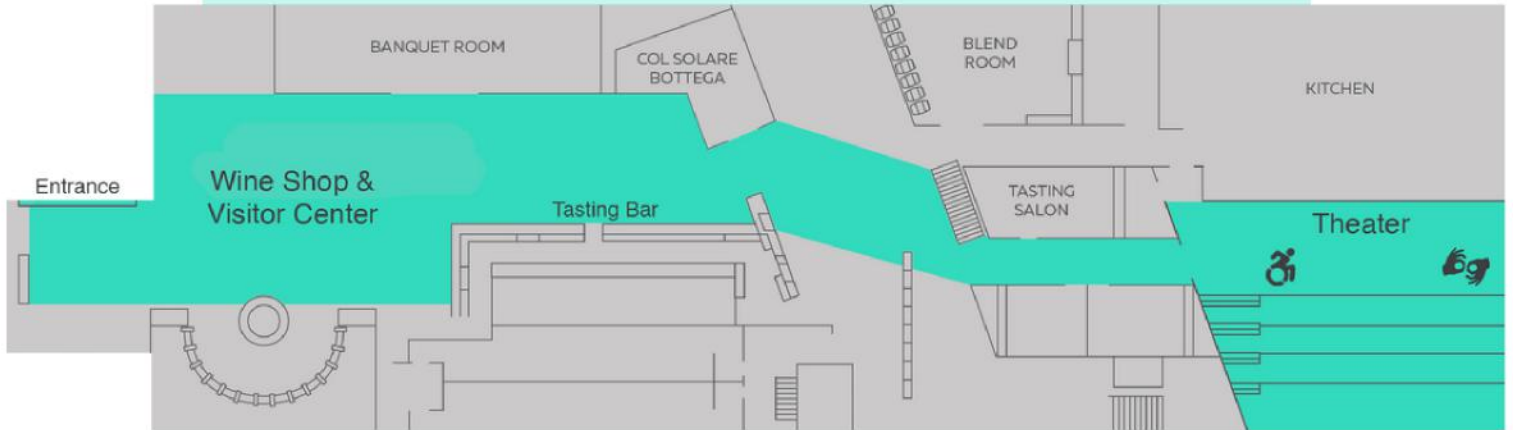

ACCESSIBILITY GUIDE

PRIDE SPEAKS

- **Location:** Chateau Ste Michelle (Theater), 14111 NE 145th St, Woodenville WA 98072
- **Parking:** Proceed to second parking lot on the right and use the pathway towards the Visit Center
- **ASL Interpreters:** available upon request. Please contact us at least 7 days before the event to guarantee interpreters will be present.

- **ADA-compliant restrooms** are available.
- **Priority seating** is at the front as you enter the theater
- **Auto-captioning** is available on your smart phone via [otter.ai](https://www.oter.ai)

Questions? Email Programs@SeattlePride.org or call/text (206) 289-0687.
After 4:00pm on Event Day, please call us at (425) 465-3852.

ACCESSIBILITY GUIDE

PRIDE SPEAKS

Community Mixer and Panel are located in the Visitor Center

Enter Visitor Center and turn left toward Tasting Bar

ACCESSIBILITY GUIDE

PRIDE SPEAKS

After the Community Mixer is over, go toward the stairs

Continue to the right of the stairs

ACCESSIBILITY GUIDE

PRIDE SPEAKS

The Theater is at the end of the hall

Accessible spaces and ASL interpreters (if requested) are on the main floor