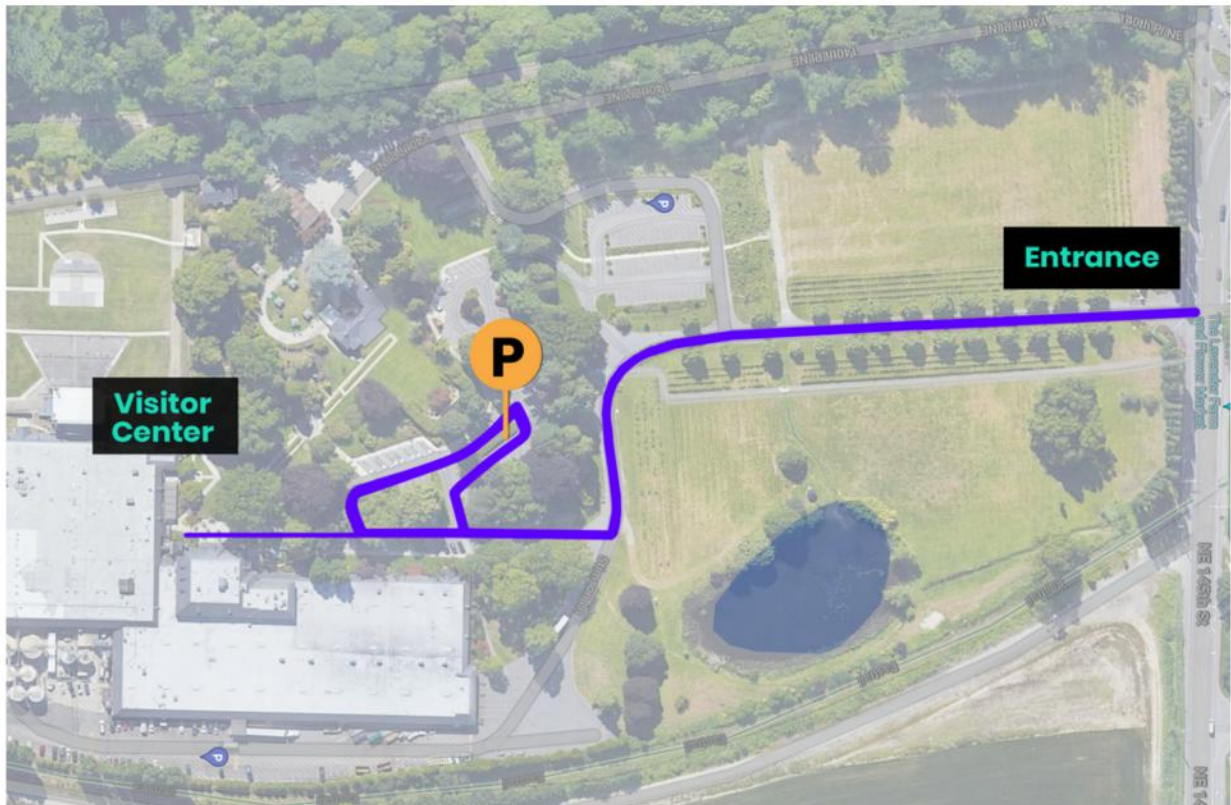

ACCESSIBILITY GUIDE

PRIDE SPEAKS

- **Location:** Chateau Ste Michelle (Theater), 14111 NE 145th St, Woodenville WA 98072
- **Parking:** Proceed to second parking lot on the right and use the pathway towards the Visit Center
- **ASL Interpreters:** available upon request. Please contact us at least 7 days before the event to guarantee interpreters will be present.

ACCESSIBILITY GUIDE

PRIDE SPEAKS

Community Mixer and Panel are located in the Visitor Center

Enter Visitor Center and turn left toward Tasting Bar

ACCESSIBILITY GUIDE

PRIDE SPEAKS

After the Community Mixer is over, go toward the stairs

Continue to the right of the stairs

ACCESSIBILITY GUIDE

PRIDE SPEAKS

The Theater is at the end of the hall

Accessible spaces and ASL interpreters (if requested) are on the main floor