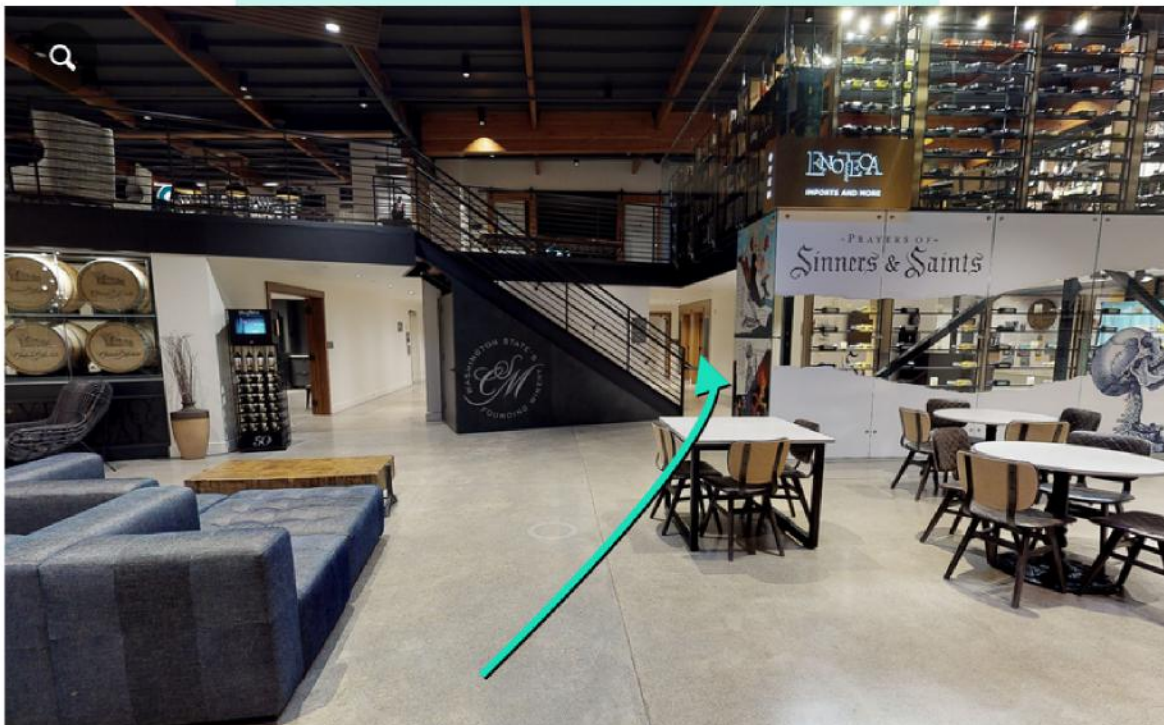

ACCESSIBILITY GUIDE

PRIDE SPEAKS

Community Mixer and Panel are located in the Visitor Center

Enter Visitor Center and turn left toward Tasting Bar

ACCESSIBILITY GUIDE

PRIDE SPEAKS

After the Community Mixer is over, go toward the stairs

Continue to the right of the stairs

ACCESSIBILITY GUIDE

PRIDE SPEAKS

The Theater is at the end of the hall

Accessible spaces and ASL interpreters (if requested) are on the main floor